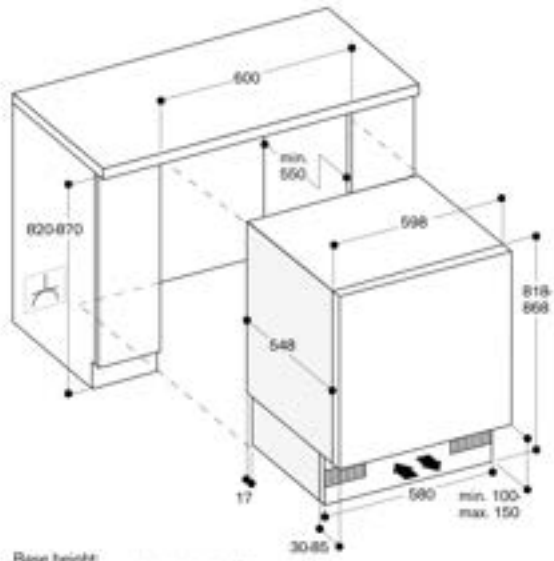

#### Planning notes

Flat hinge.  
Door hinge right, reversible.  
Door opening angle of 115°, fixable at 90°.  
Height-adjustable feet.  
Plinth height for appliance height of 820 mm:  
100 - 170 mm.  
Plinth height for appliance height of 870 mm:  
150 - 220 mm.  
The enclosed ventilation grille must be used.  
The main socket needs to be planned outside of the niche.

#### Connection

Total connected load 0.09 KW.  
Connecting cable 2.3 m with plug.

Base height:  
- 100 mm when niche height is 820 mm  
- 150 mm when niche height is 870 mm

60