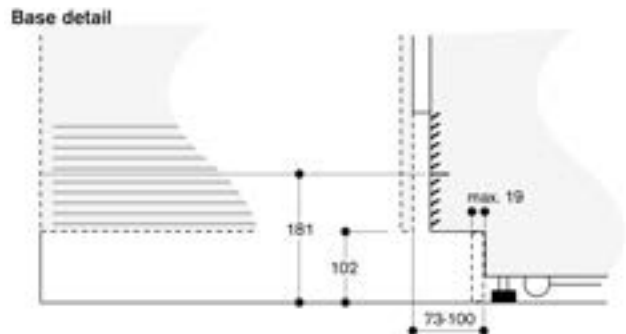

Based on the standard appliance height, the height of the plinth is 102 mm. Maximum plinth thickness 19 mm.