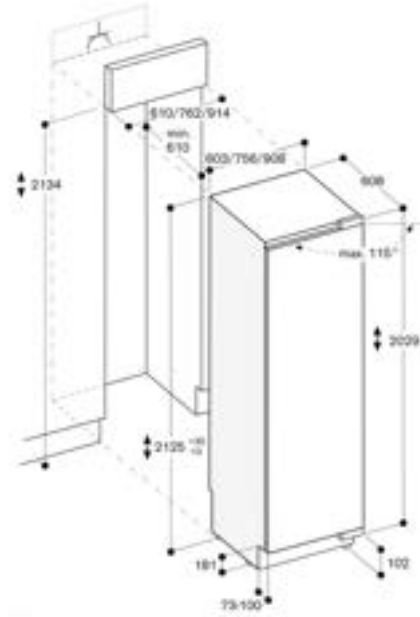

#### Planning notes

Flat hinge.

Door hinge right, reversible.

Door opening angle of 115°, fixable at 90°.

Max. door panel weight 43 kg.

#### Connection

Total connected load 0.300 KW.

Connecting cable 3.0 m, pluggable.

The hinge travel and resulting clearances from adjacent furniture units and handles can be found from the drawing while allowing for the thickness of the front panel. In the drawing, a furniture unit front panel thickness of 19 mm was assumed.

The maximum door panel dimensions are based on a clearance of 3 mm.

Reverse width	C	D	E1	E2
427 mm	325 mm	326 mm	326 mm	260 mm
610 mm	517 mm	519 mm	519 mm	330 mm
792 mm	700 mm	704 mm	704 mm	385 mm
914 mm	883 mm	828 mm	828 mm	460 mm