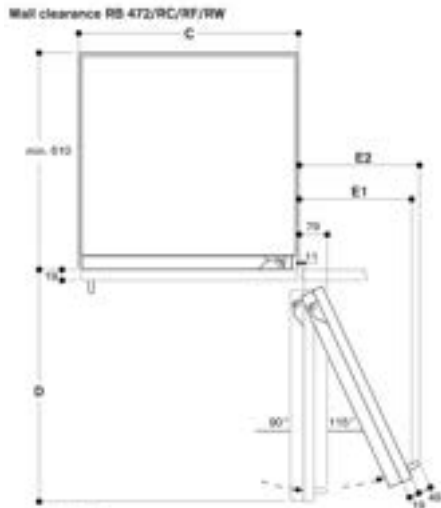

#### Planning notes

Flat hinge.

Door hinge right, reversible.

Door opening angle of 115°, fixable at 90°.

Max. door panel weight 43 kg.

#### Connection

Total connected load 0.300 KW.

Connecting cable 3.0 m, pluggable.

The hinge travel and resulting clearances from adjacent furniture units and handles can be found from the drawing while allowing for the thickness of the front panel. In the drawing, a furniture unit front panel thickness of 19 mm was assumed.

The maximum door panel dimensions are based on a clearance of 3 mm.

Reverse width	C	D	E1	E2
427 mm	325 mm	326 mm	326 mm	260 mm
610 mm	517 mm	519 mm	519 mm	330 mm
792 mm	700 mm	704 mm	704 mm	385 mm
914 mm	883 mm	828 mm	828 mm	460 mm

In the drawing a unit front thickness of 19 mm and a Gaggenau unit handle of 49 mm were taken as a basis.

Based on the standard appliance height, the height of the plinth is 102 mm. Maximum plinth thickness 19 mm.