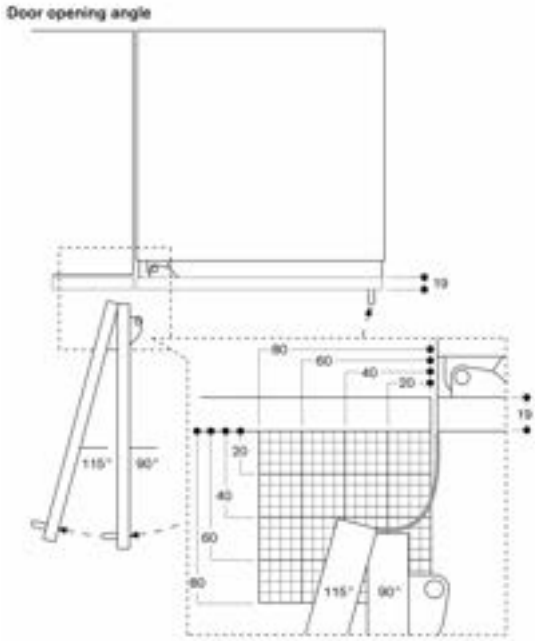

#### Planning notes

Flat hinge.

Door hinge right, reversible.

Door opening angle of 115°, fixable at 90°.

Max. door panel weight 43 kg.

#### Connection

Total connected load 0.300 KW.

Connecting cable 3.0 m, pluggable.

The hinge travel and resulting clearances from adjacent furniture units and handles can be found from the drawing while allowing for the thickness of the front panel. In the drawing, a furniture unit front panel thickness of 19 mm was assumed.

The maximum door panel dimensions are based on a clearance of 3 mm.

Reverse width	C	D	E1	E2
427 mm	325 mm	326 mm	326 mm	260 mm
610 mm	517 mm	519 mm	519 mm	330 mm
792 mm	700 mm	704 mm	704 mm	385 mm
914 mm	883 mm	828 mm	828 mm	460 mm