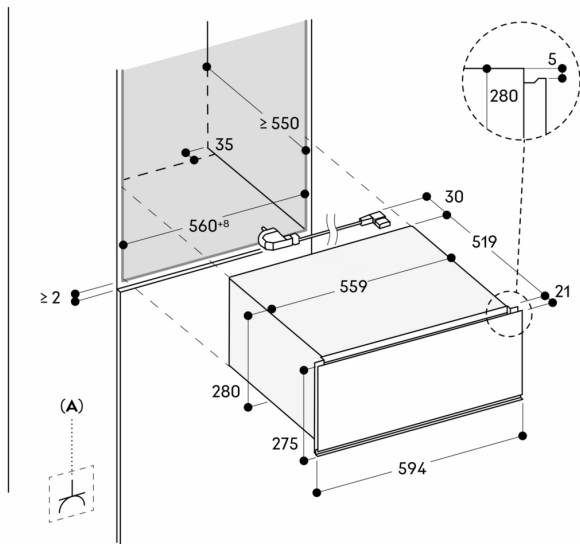

Handling

Touch key operation.

Features

Net volume 52 litres.
Additional grid creates a second level and extends storage space.
Volume capacity: Dinner service for 12 people including ø 27 cm plates and soup bowls, additional bowls and a serving dish depending on size.
Capacity load max. 25 kg.
Usable interior dimensions
W 548 mm x H 232 mm x D 410 mm.
Heating system for even heat distribution and stable cavity temperature.
Status display, visible in the glass front.
Glass bottom made of safety glass.

Selected digital services (Gaggenau Home Connect)

Additional programmes and recipes.
Remote control and monitoring.
Timing function.

Planning notes

Plan the niche without back wall.
Protrusion from appliance front to furniture cabinet 21 mm.
Installation of GO/GS/GM/GC directly above the drawer without intermediate shelf.
Drawers installed above a dishwasher need a specific niche.
The socket can be planned behind the appliance.

Connection

Total connected load 0.82 KW.
Connection cable 1.75 m, pluggable.

A: Accessible electrical connection

Measurements in mm