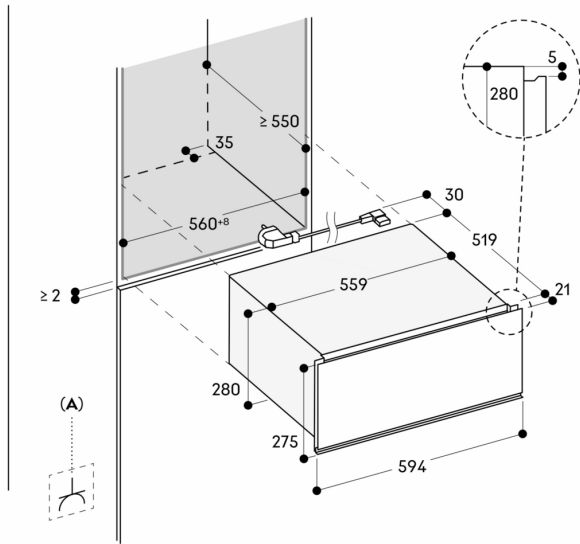

Handling

Touch key operation.

Features

Net volume 52 litres.
Additional grid creates a second level and extends storage space.
Volume capacity: Dinner service for 12 people including ø 27 cm plates and soup bowls, additional bowls and a serving dish depending on size.
Capacity load max. 25 kg.
Usable interior dimensions
W 548 mm x H 232 mm x D 410 mm.
Heating system for even heat distribution and stable cavity temperature.
Status display, visible in the glass front.
Glass bottom made of safety glass.

Selected digital services (Gaggenau Home Connect)

Additional programmes and recipes.
Remote control and monitoring.
Timing function.

Planning notes

Plan the niche without back wall.
Protrusion from appliance front to furniture cabinet 21 mm.
Installation of GO/GS/GM/GC directly above the drawer without intermediate shelf.
Drawers installed above a dishwasher need a specific niche.
The socket can be planned behind the appliance.

Connection

Total connected load 0.82 KW.
Connection cable 1.75 m, pluggable.

A: Accessible electrical connection
Measurements in mm