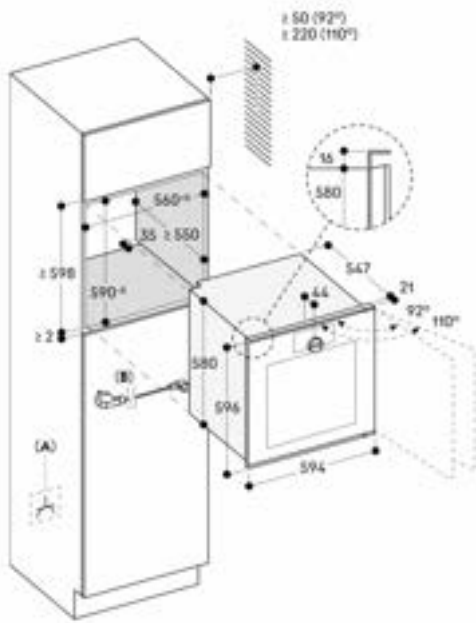

A: Accessible electrical connection
B: Cable with or without plug, depending on country

Measurements in mm