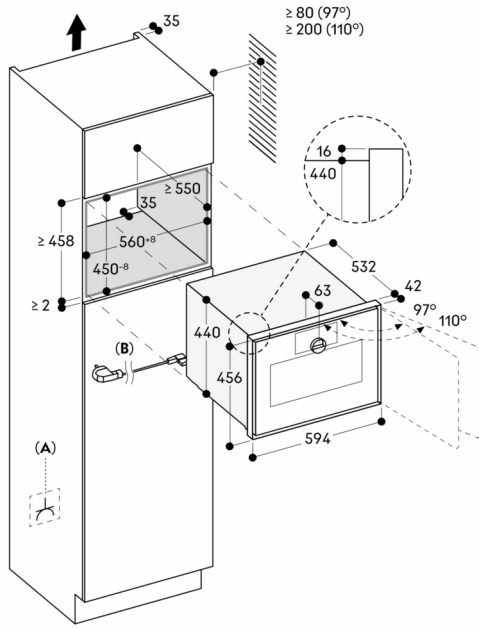

Cleaning aid programme.

Planning notes

Plan the niche without back wall.

Door hinge not reversible.

Protrusion from appliance front to furniture cabinet 42 mm.

Consider the overhang when planning to open drawers next to the appliance.

When planning a corner solution, pay attention to the side-opening door and the minimum required distance to the wall.

Door opening angle appr. 110° (delivery status) can be reduced to appr. 97° if required.

The mains socket must be accessible and located outside the built-in niche.

Connection

Total connected load 2.65 KW.

Connection cable 1.75 m, pluggable.

A: Accessible electrical connection
B: Cable with or without plug, depending on country
 Measurements in mm