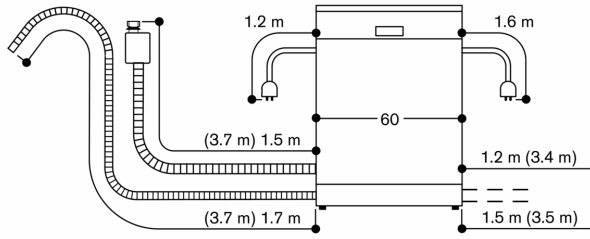

12 place setting capacity.

Maximum glass loading capacity 23 wine glasses.

Product rating

Energy efficiency class B at a range of energy efficiency classes from A to G.

From 9.5 l water.

From 0.626 kWh.

Noise level 43 dB (re 1 pW).

Planning notes

Height-adjustable feet.
Appliance plinth recess 100 mm (see drawing).
Rear feet adjustable at front.
Door weight up to 11 kg.
Door panel dimension dependent on plinth height of kitchen furniture.
Installation and usage also with furniture handle possible. The push-to-open function remains active.

Connection

Total connected load 2000-2400 W.
Connecting cable plugable.
Water connection with 3/4 " screw joint.
Connection to hot or cold water possible.
Power consumption standby/network 2 W.
Time auto-standby/network 2 min.
Please check the user manual for how to switch off the WiFi module.

86.5 cm high dishwasher with flexible hinge

Connection dimensions for a 60 cm wide dishwasher

() values with extension kit