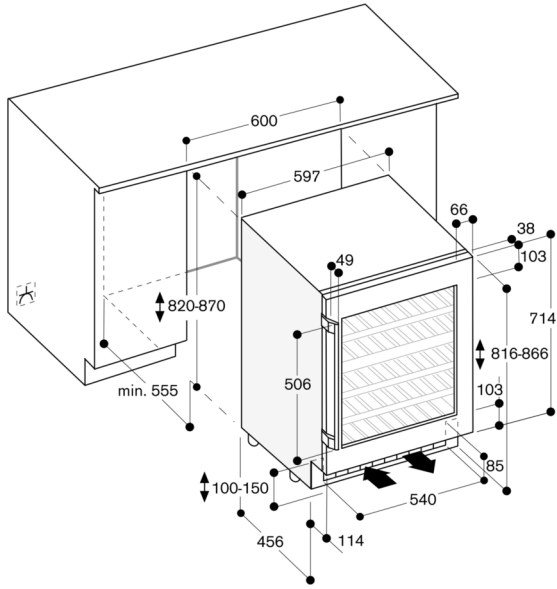

Planning notes

Flat hinge.

Door hinge right, reversible.

Height-adjustable feet.

Door opening angle 115°, fixable at 95°.

For integration next to a side wall a clearance of 150 mm hinge side is necessary.

The main socket needs to be planned outside of the niche.

No transport/operation above 1.500 m sea level.

Connection

Total connected load 0.13 KW.

Connecting cable 2.0 m with plug.

Bottle storage