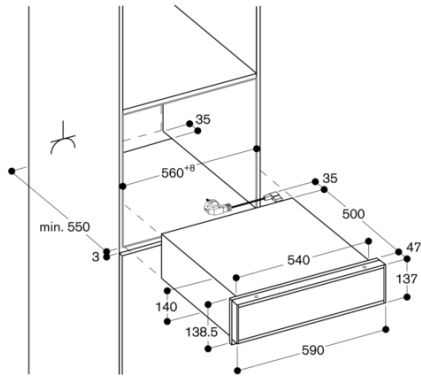

#### Features

Net volume 7 litres.  
Capacity load max. 10 kg.  
Maximum size of vacuuming bags W 240 mm x L 350 mm.  
3 heat-sealing levels for different strengths of bag material.  
Sealing bar, non-stick coating, removable.  
Safety glass cover, opens automatically after vacuuming.  
Raised vacuuming platform, 44 mm, deployable.  
Utility space in vacuuming chamber, W 210 mm x L 275 mm.  
Membrane for avoiding reflow of liquids during vacuuming outside the chamber.  
Drying programme for vacuuming pump.  
Warning function.

#### Planning notes

The panel surface of the appliance extends 47 mm from the furniture cavity.  
Installation of BS/BM/CM directly above DV in 59 cm niche without intermediate floor.  
Built-in under worktop or in single niche.  
The socket can be planned behind the appliance.

#### Connection

Total connected load 0.32 KW.

**Characteristics**  
**Color / Material**  
**Alternative colors available**  
DV461110  
**Net weight**  
33.7  
**Gross weight**  
36.2  
**Product image**  
MCSA01037325\_F7924\_DV461100\_6574  
**EAN code**  
4242006258542  
**Dimensions**  
**Dimensions of the packed product (HxWxD)**  
230 x 660 x 660

#### Color Variants

**DV461100**  
**Glass front in Gaggenau Anthracite**  
**Width 60 cm, Height 14 cm**  
**DV461110**  
**Stainless steel-backed glass frontage**  
**Width 60 cm, Height 14 cm**

Side view of DV 461 below BS, BM, CM