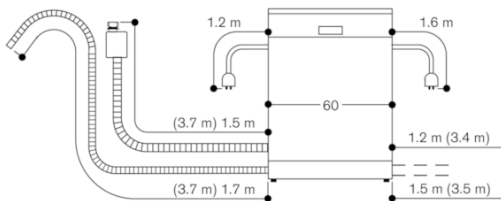

Connection dimensions for a 60 cm wide dishwasher

( ) values with extension kit