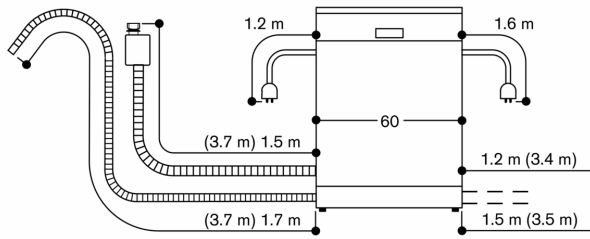

Interior

Flexible basket system with smooth running rails on all levels.
Upper basket:
Over extension. Optional extra cleaning area by activating additional spray nozzles. Rackmatic with 3 levels, adjustable in height up to 5 cm. 6 folding spines. 4 folding racks for optimal protection of glass.
Lower basket:
8 folding spines. 2 folding racks for optimal protection of glass. Dividable glass support. Cutlery basket.
Maximum dish sizes (upper/lower basket) 29/28, 26.5/30.5 or 24/34 cm respectively.
12 place setting capacity.
Maximum glass loading capacity 23 wine glasses.

Product rating

Energy efficiency class B at a range of energy efficiency classes from A to G.
From 9.5 l water.
From 0.626 kWh.
Noise level 43 dB (re 1 pW).

Planning notes

Height-adjustable feet.
Appliance plinth recess 100 mm (see drawing).
To display the remaining time projection, a minimum plinth protrusion must be present (40 mm + thickness of the furniture front).
The maximum plinth height must be reduced by 30 mm to provide an optimal display of the remaining time projection.
Rear feet adjustable at front.
Door weight up to 10 kg.
Door panel dimension dependent on plinth height of kitchen furniture.
Installation and usage also with furniture handle possible. The push-to-open function remains active.

Connection

Total connected load 2.0 KW - 2.4 KW.
Connecting cable plugable.
Water connection with 3/4 " screw joint.
Connection to hot or cold water possible.
Power consumption standby/network 2 W.
Time auto-standby/network 2 min.
Left-on-mode duration 0 min.
Please check the user manual for how to switch off the WiFi module.

86.5 cm high dishwasher

Connection dimensions for a 60 cm wide dishwasher

() values with extension kit