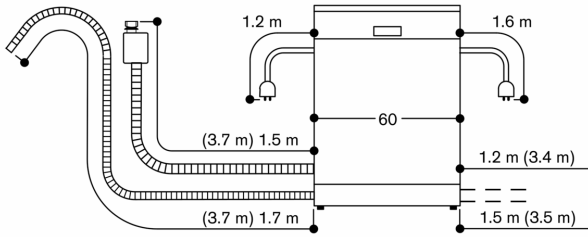

Connection

Total connected load 2.0 KW - 2.4 KW.

Connecting cable plugable.

Water connection with 3/4 " screw joint.

Connection to hot or cold water possible.

Power consumption standby/network 2 W.

Time auto-standby/network 2 min.

Left-on-mode duration 0 min.

Please check the user manual for how to switch off the WiFi module.

Connection dimensions for a 60 cm wide dishwasher

() values with extension kit

86.5 cm high dishwasher with flexible hinge