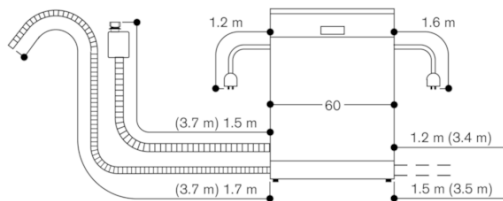

Characteristics
Water consumption (l)
 9.5
Construction type
 Built-in
Height of removable worktop (mm)
 0
Required niche size for installation (HxWxD)
 815-875 x 600 x 550
Depth with open door 90 degree (mm)
 1150
Adjustable feet
 Yes - front only
Maximum adjustability feet (mm)
 60
Adjustable plinth
 both horizontal and vertical
Net weight (kg)
 47.330
Gross weight (kg)
 49.5
Connection rating (W)
 2400
Current (A)
 10
Voltage (V)
 220-240
Frequency (Hz)
 50; 60
Length of electrical supply cord (cm)
 175
Plug type
 Gardy plug w/ earthing
Length inlet hose (cm)
 165
Length outlet hose (cm)
 190
EAN code
 4242006289058

Connection
 Total connected load 2.4 kW.
 Connecting cable plugable.
 Water connection with 3/4 " screw joint.
 Connection to hot or cold water possible.
 Power consumption standby/network 2 W.
 Power consumption left-on-mode 0.5 W.
 Power consumption off-mode 0.5 W.
 Time auto-standby/network 2 min.
 Left-on-mode duration 0 min.
 Please check the user manual for how to switch off the WiFi module.

Color Variants
 DF270160
 fully integrated
 Height 81.5 cm

Included accessories
 1 x baking tray spray head.

Optional accessories
 DA041160
 DA042030
 Silvercare cartridge for all dishwashers

Installation Accessories
 DA021000
 Hinge for all fully integrated dishwashers
 GZ010011
 Aqua stop extension (2 m long)

Connection dimensions for a 60 cm wide dishwasher

() values with extension kit