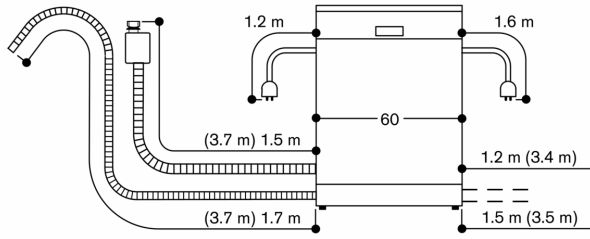

Installation and usage also with furniture handle possible. The push-to-open function remains active.

Connection

Total connected load 2.0 KW - 2.4 KW.

Connecting cable plugable.

Water connection with 3/4 " screw joint.

Connection to hot or cold water possible.

Power consumption standby/network 2 W.

Time auto-standby/network 2 min.

Left-on-mode duration 0 min.

Please check the user manual for how to switch off the WiFi module.

81.5 cm high dishwasher

Connection dimensions for a 60 cm wide dishwasher

() values with extension kit