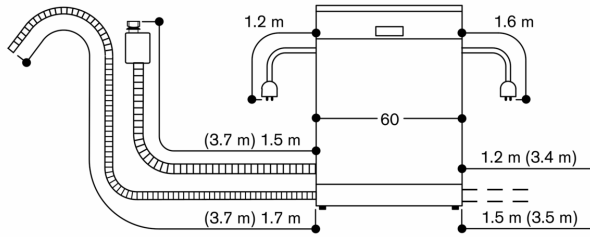

Installation and usage also with furniture handle possible. The push-to-open function remains active.

Connection

Total connected load 2.0 KW - 2.4 KW.

Connecting cable plugable.

Water connection with 3/4 " screw joint.

Connection to hot or cold water possible.

Power consumption standby/network 2 W.

Time auto-standby/network 2 min.

Left-on-mode duration 0 min.

Please check the user manual for how to switch off the WiFi module.

81.5 cm high dishwasher with flexible hinge

Connection dimensions for a 60 cm wide dishwasher

() values with extension kit