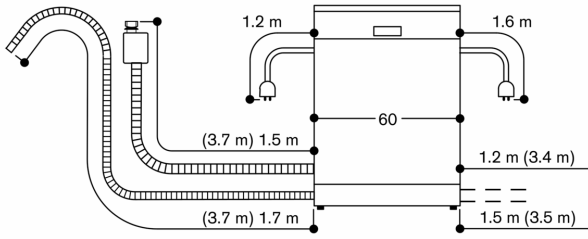

Interior

Flexible basket system.
Upper basket:
Over extension. Optional extra cleaning area by activating additional spray nozzles. Rackmatic with 3 levels, adjustable in height up to 5 cm. 6 folding spines. 4 folding racks for optimal protection of glass.
Lower basket:
8 folding spines. 2 folding racks for optimal protection of glass. Dividable glass support. Cutlery basket.
Maximum dish sizes (upper/lower basket) 29/28, 26.5/30.5 or 24/34 cm respectively.
13 place setting capacity.
Maximum glass loading capacity 23 wine glasses.

Product rating

Energy efficiency class B at a range of energy efficiency classes from A to G.
From 9.5 l water.
From 0.635 kWh.
Noise level 43 dB (re 1 pW).

Planning notes

Height-adjustable feet.
Appliance plinth recess 100 mm (see drawing).
To display the remaining time projection, a minimum plinth protrusion must be present (40 mm + thickness of the furniture front).
The maximum plinth height must be reduced by 30 mm to provide an optimal display of the remaining time projection.
Rear feet adjustable at front.
Door weight up to 10 kg.
Door panel dimension dependent on plinth height of kitchen furniture.

Connection

Total connected load 2.0 KW - 2.4 KW.
Connecting cable plugable.
Water connection with 3/4 " screw joint.
Connection to hot or cold water possible.
Power consumption standby/network 2 W.
Power consumption left-on-mode 0.5 W.
Power consumption off-mode 0.5 W.
Time auto-standby/network 2 min.
Left-on-mode duration 0 min.
Please check the user manual for how to switch off the WiFi module.

86.5 cm high dishwasher

Connection dimensions for a 60 cm wide dishwasher

() values with extension kit