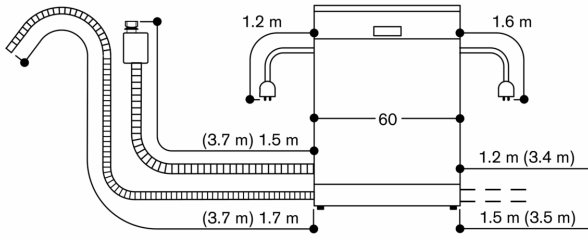

Connection

Total connected load 2.0 KW - 2.4 KW.

Connecting cable plugable.

Water connection with 3/4 " screw joint.

Connection to hot or cold water possible.

Power consumption standby/network 2 W.

Power consumption left-on-mode 0.5 W.

Power consumption off-mode 0.5 W.

Time auto-standby/network 2 min.

Left-on-mode duration 0 min.

Please check the user manual for how to switch off the WiFi module.

81.5 cm high dishwasher

Connection dimensions for a 60 cm wide dishwasher